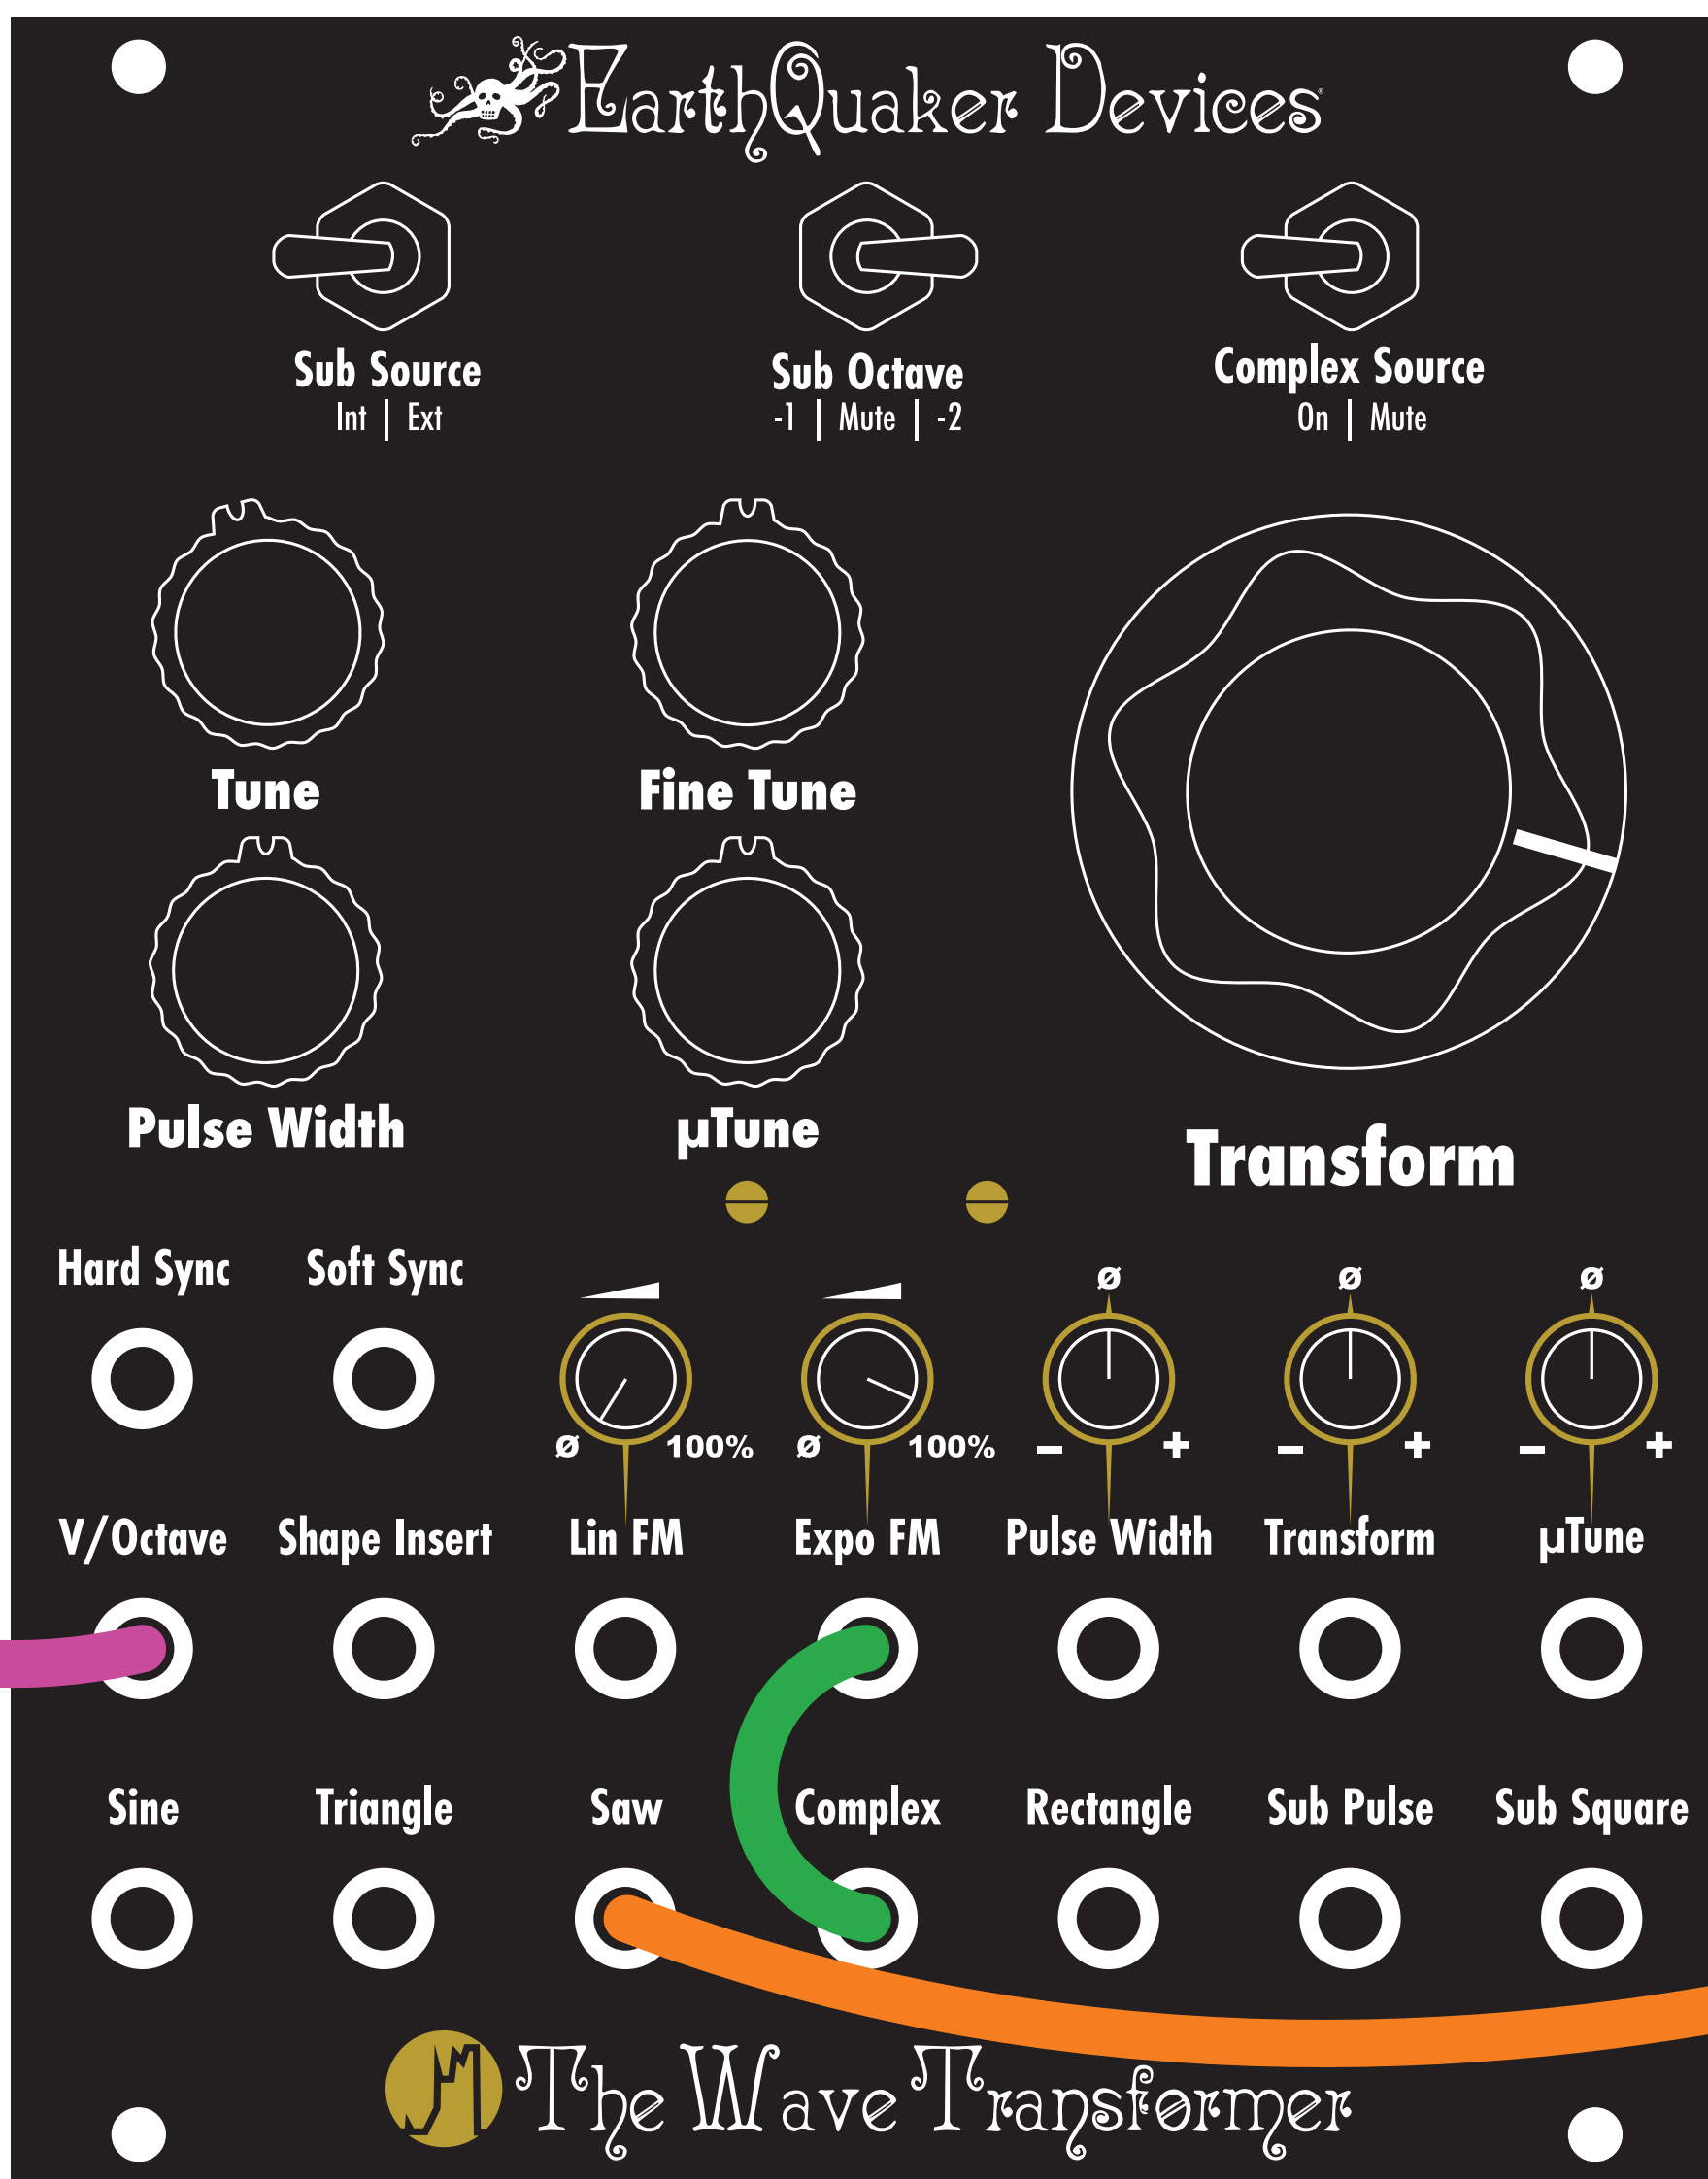

“The Void”

Attenuated
Slow
Moving
Random
Voltage

To
Modulated
Filter >
Heavy
Delay &
Reverb